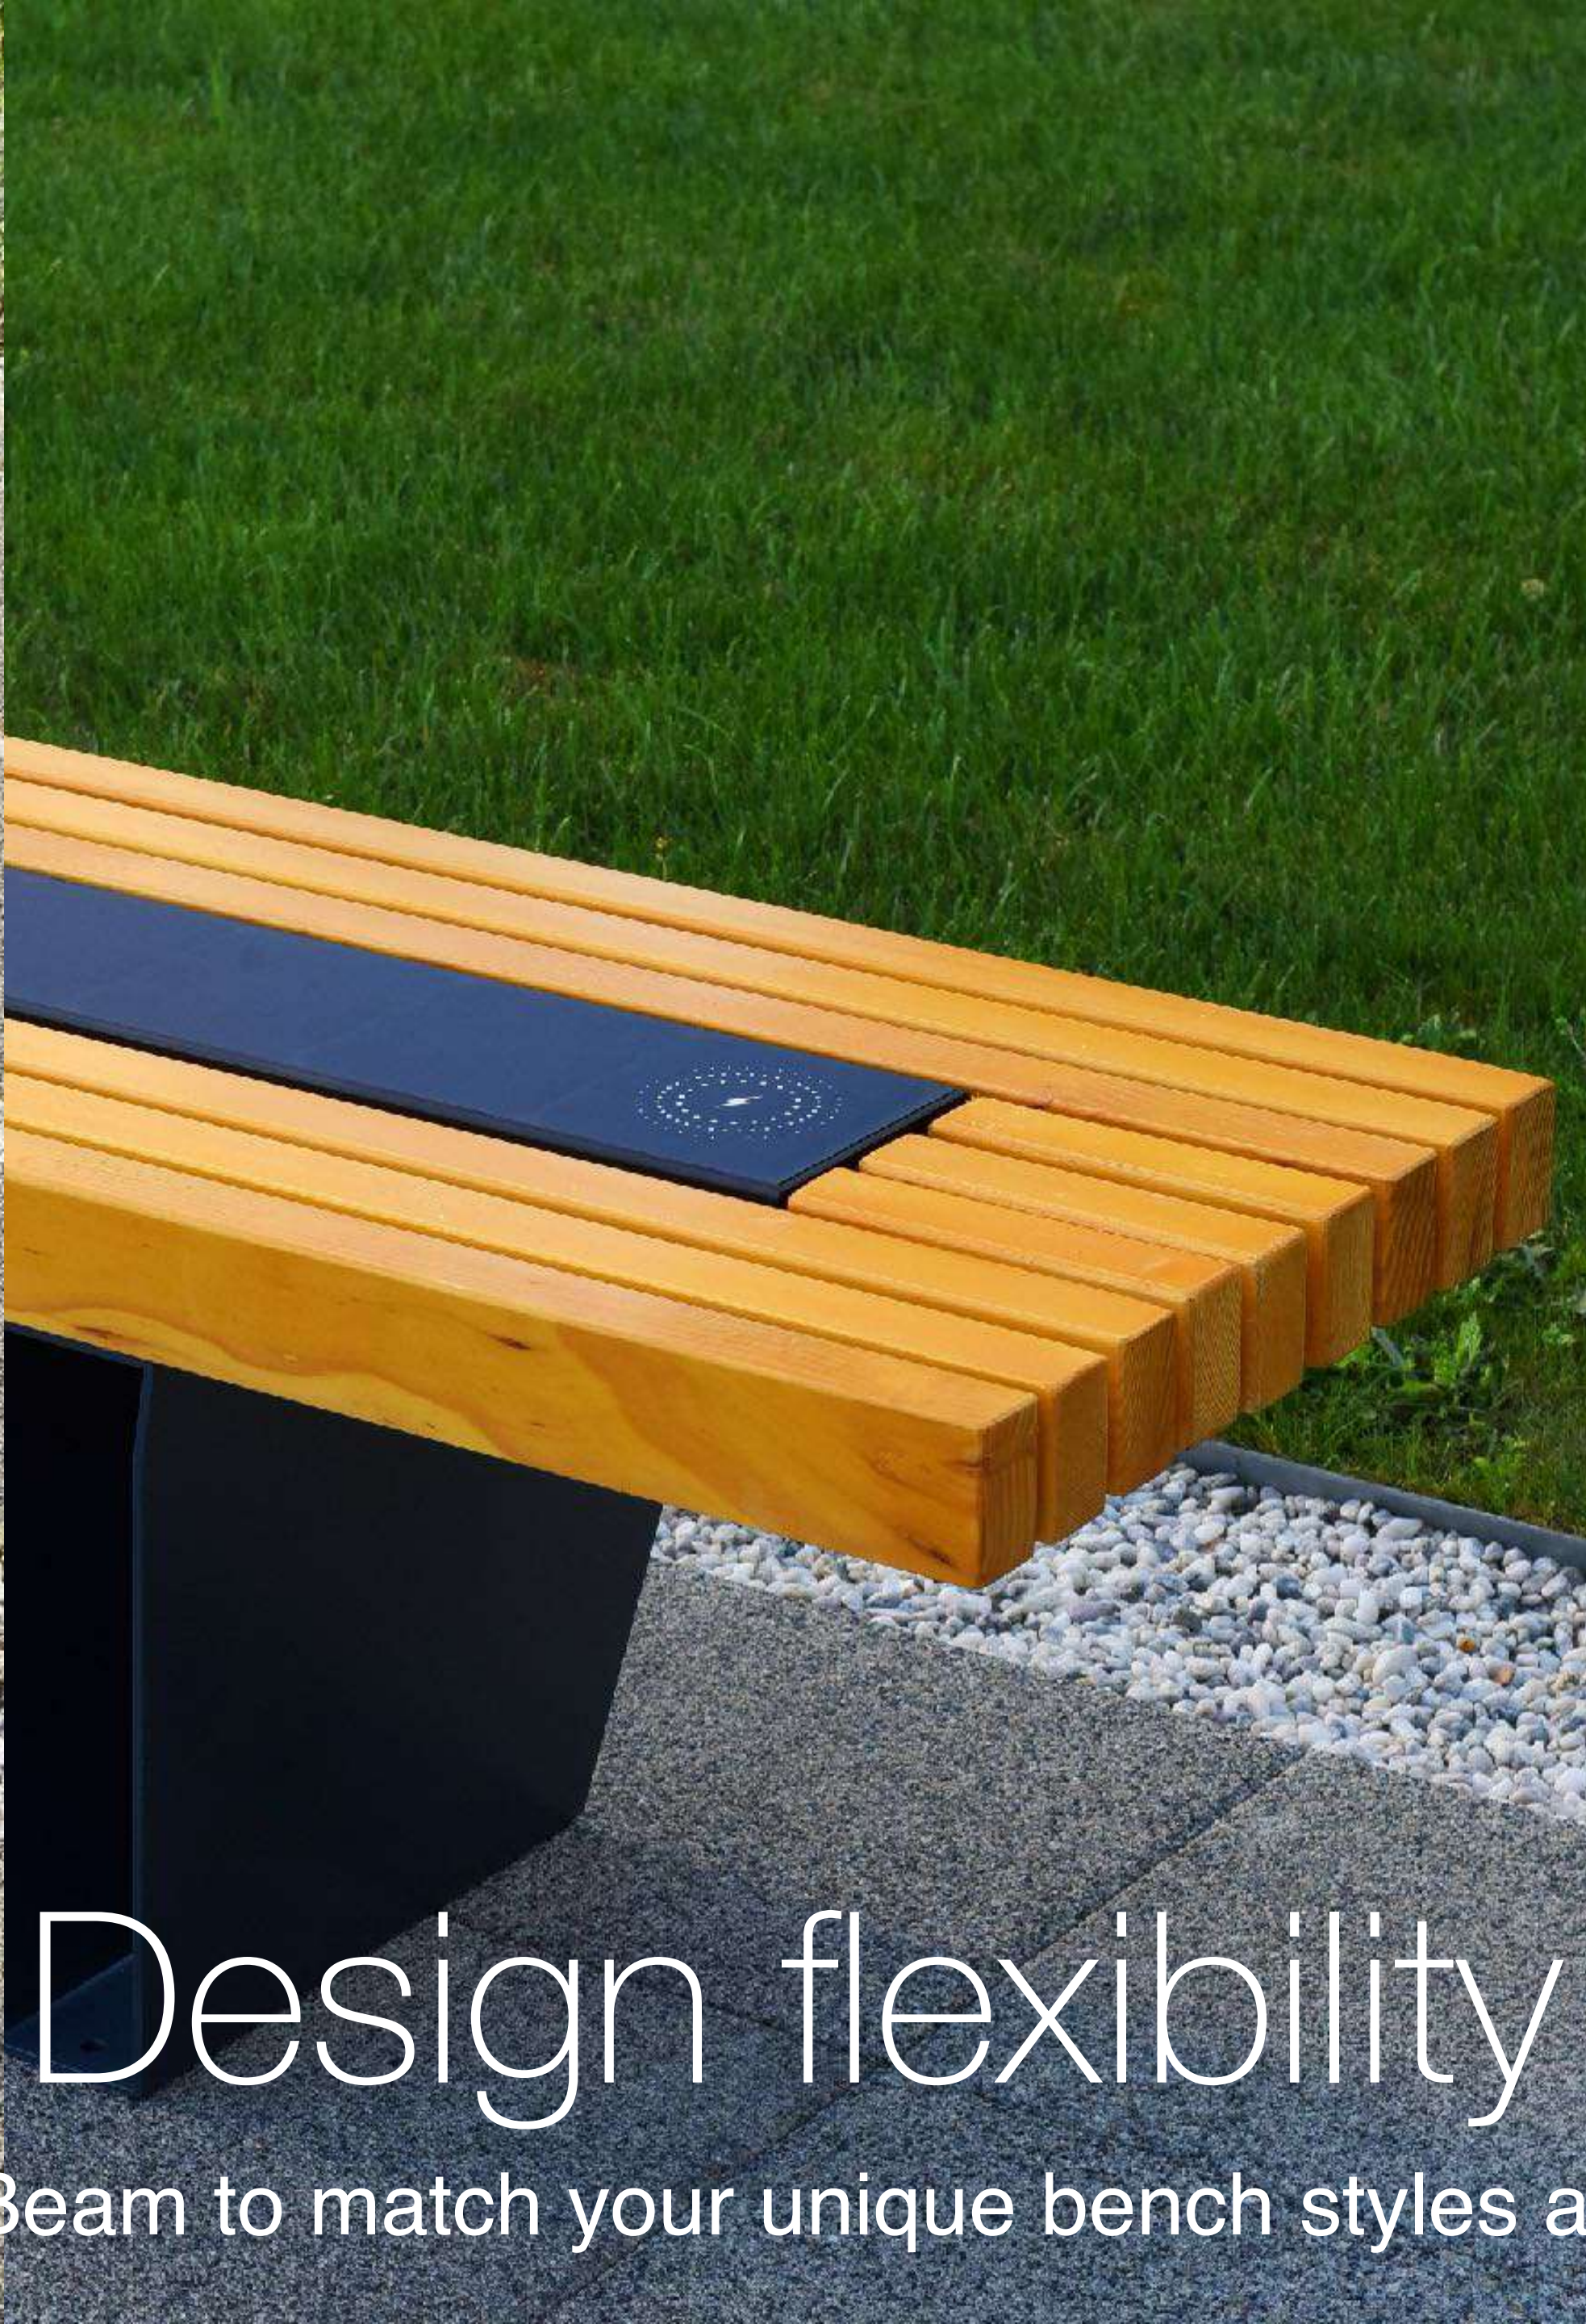

SmartBeam

The Future of Benches has arrived

SmartBeam

Your Benches, enhanced

Seamless Integration

SmartBeam easily replaces an existing beam, preserving your bench's original design while adding smart functionality.

100% Solar.

Reduce CO₂ emissions

Contribute to green initiatives with integrated solar panels, aligning with modern sustainability goals.

Convenience and Comfort

Offer users charging options, Wi-Fi, Air Quality, and intelligent LED lighting for a superior experience.

Design flexibility

Adapt the SmartBeam to match your unique bench styles and brand identity.

Smart Cities, Smarter Benches

A modern wooden bench is positioned on a waterfront deck at dusk. The deck has a dark metal railing and a wooden floor. In the background, a tall, curved skyscraper with a glass facade is illuminated, and a bridge with orange lights spans across a body of water. The sky is a deep blue with some clouds, and the water reflects the lights from the buildings and bridge.