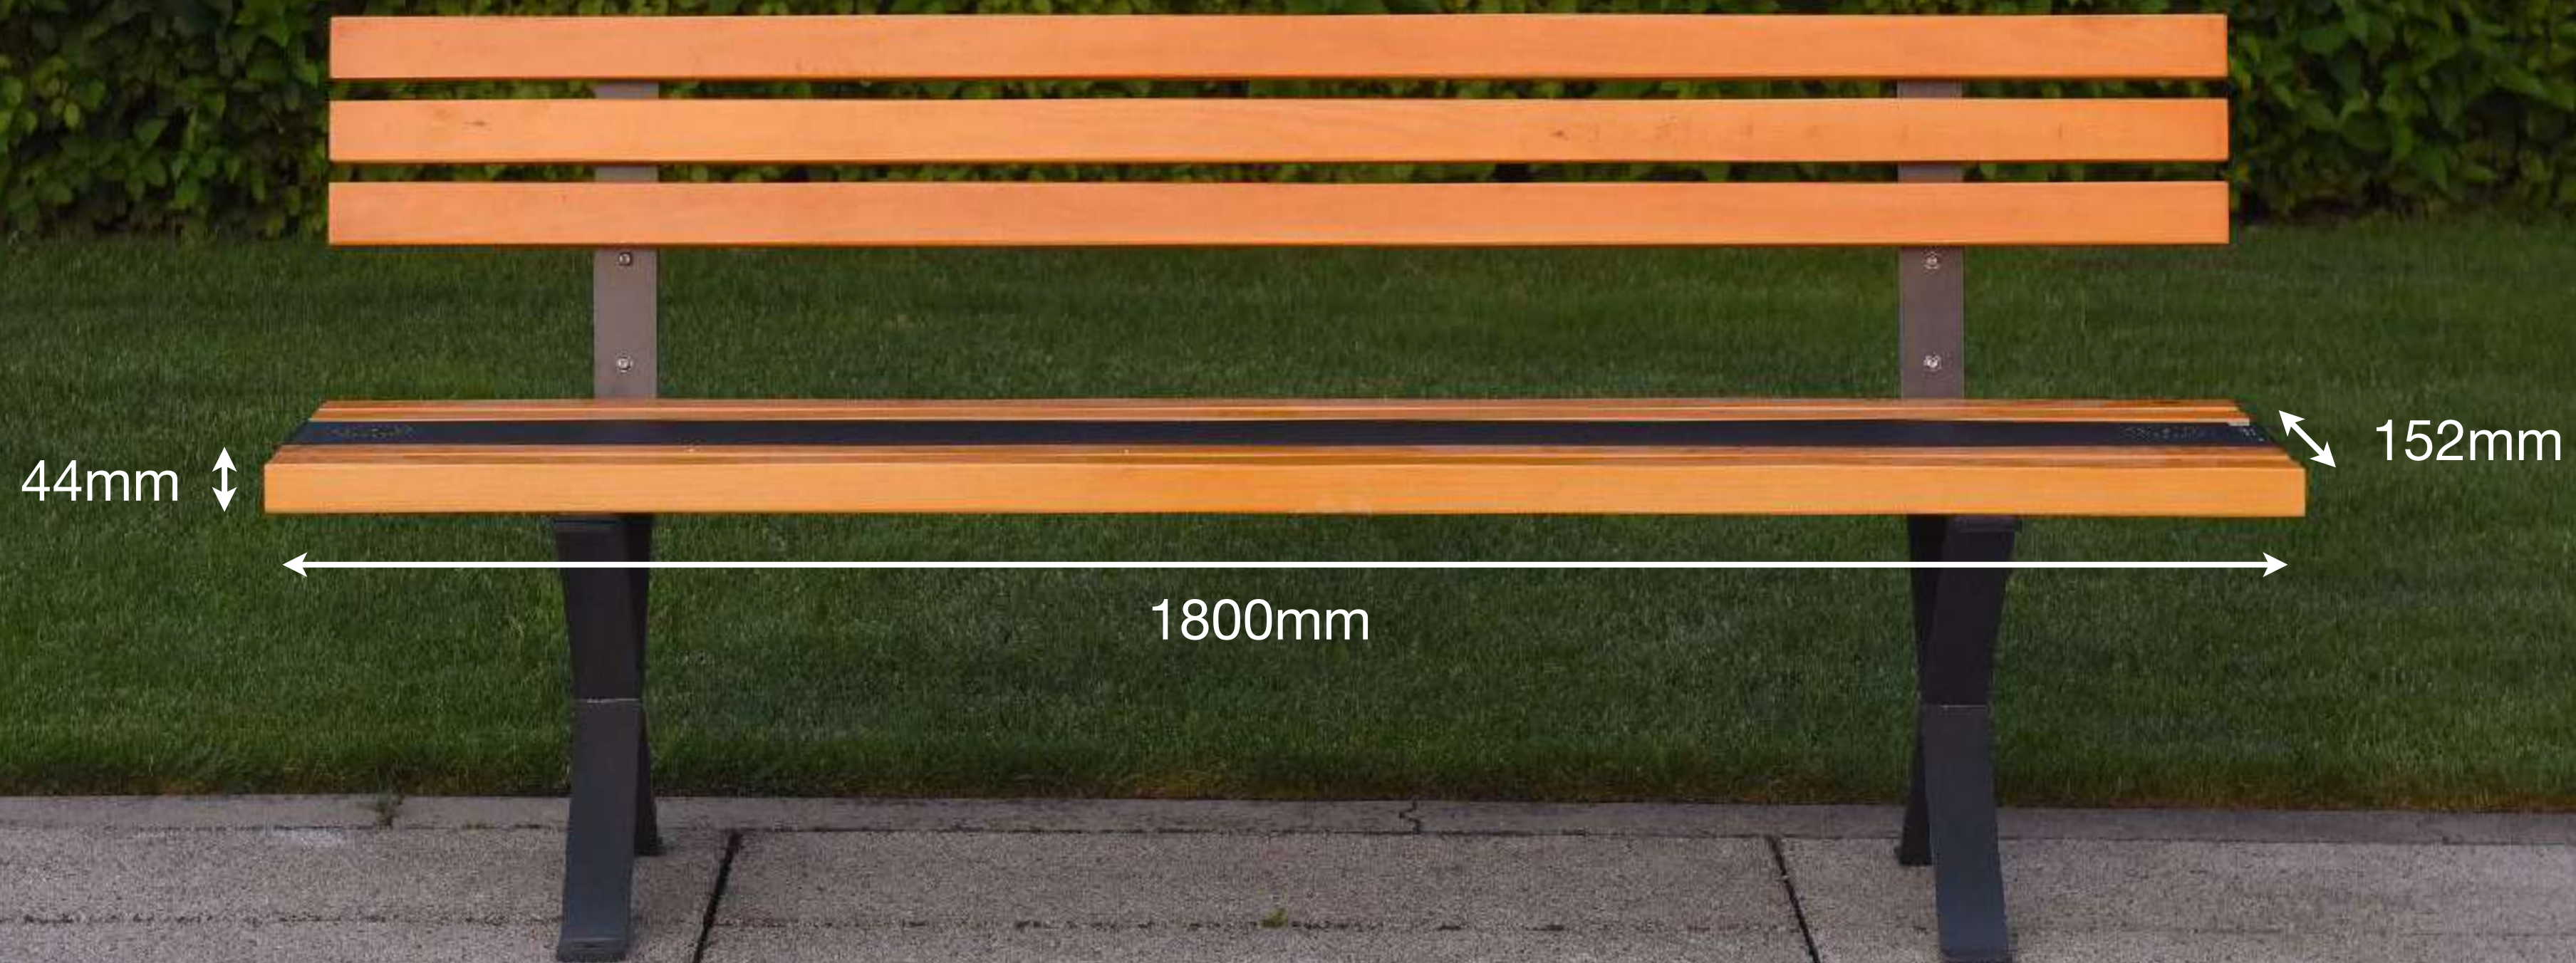

SmartBeam

Solar Power: 48W

Battery: 20Ah

Aluminium

11kg