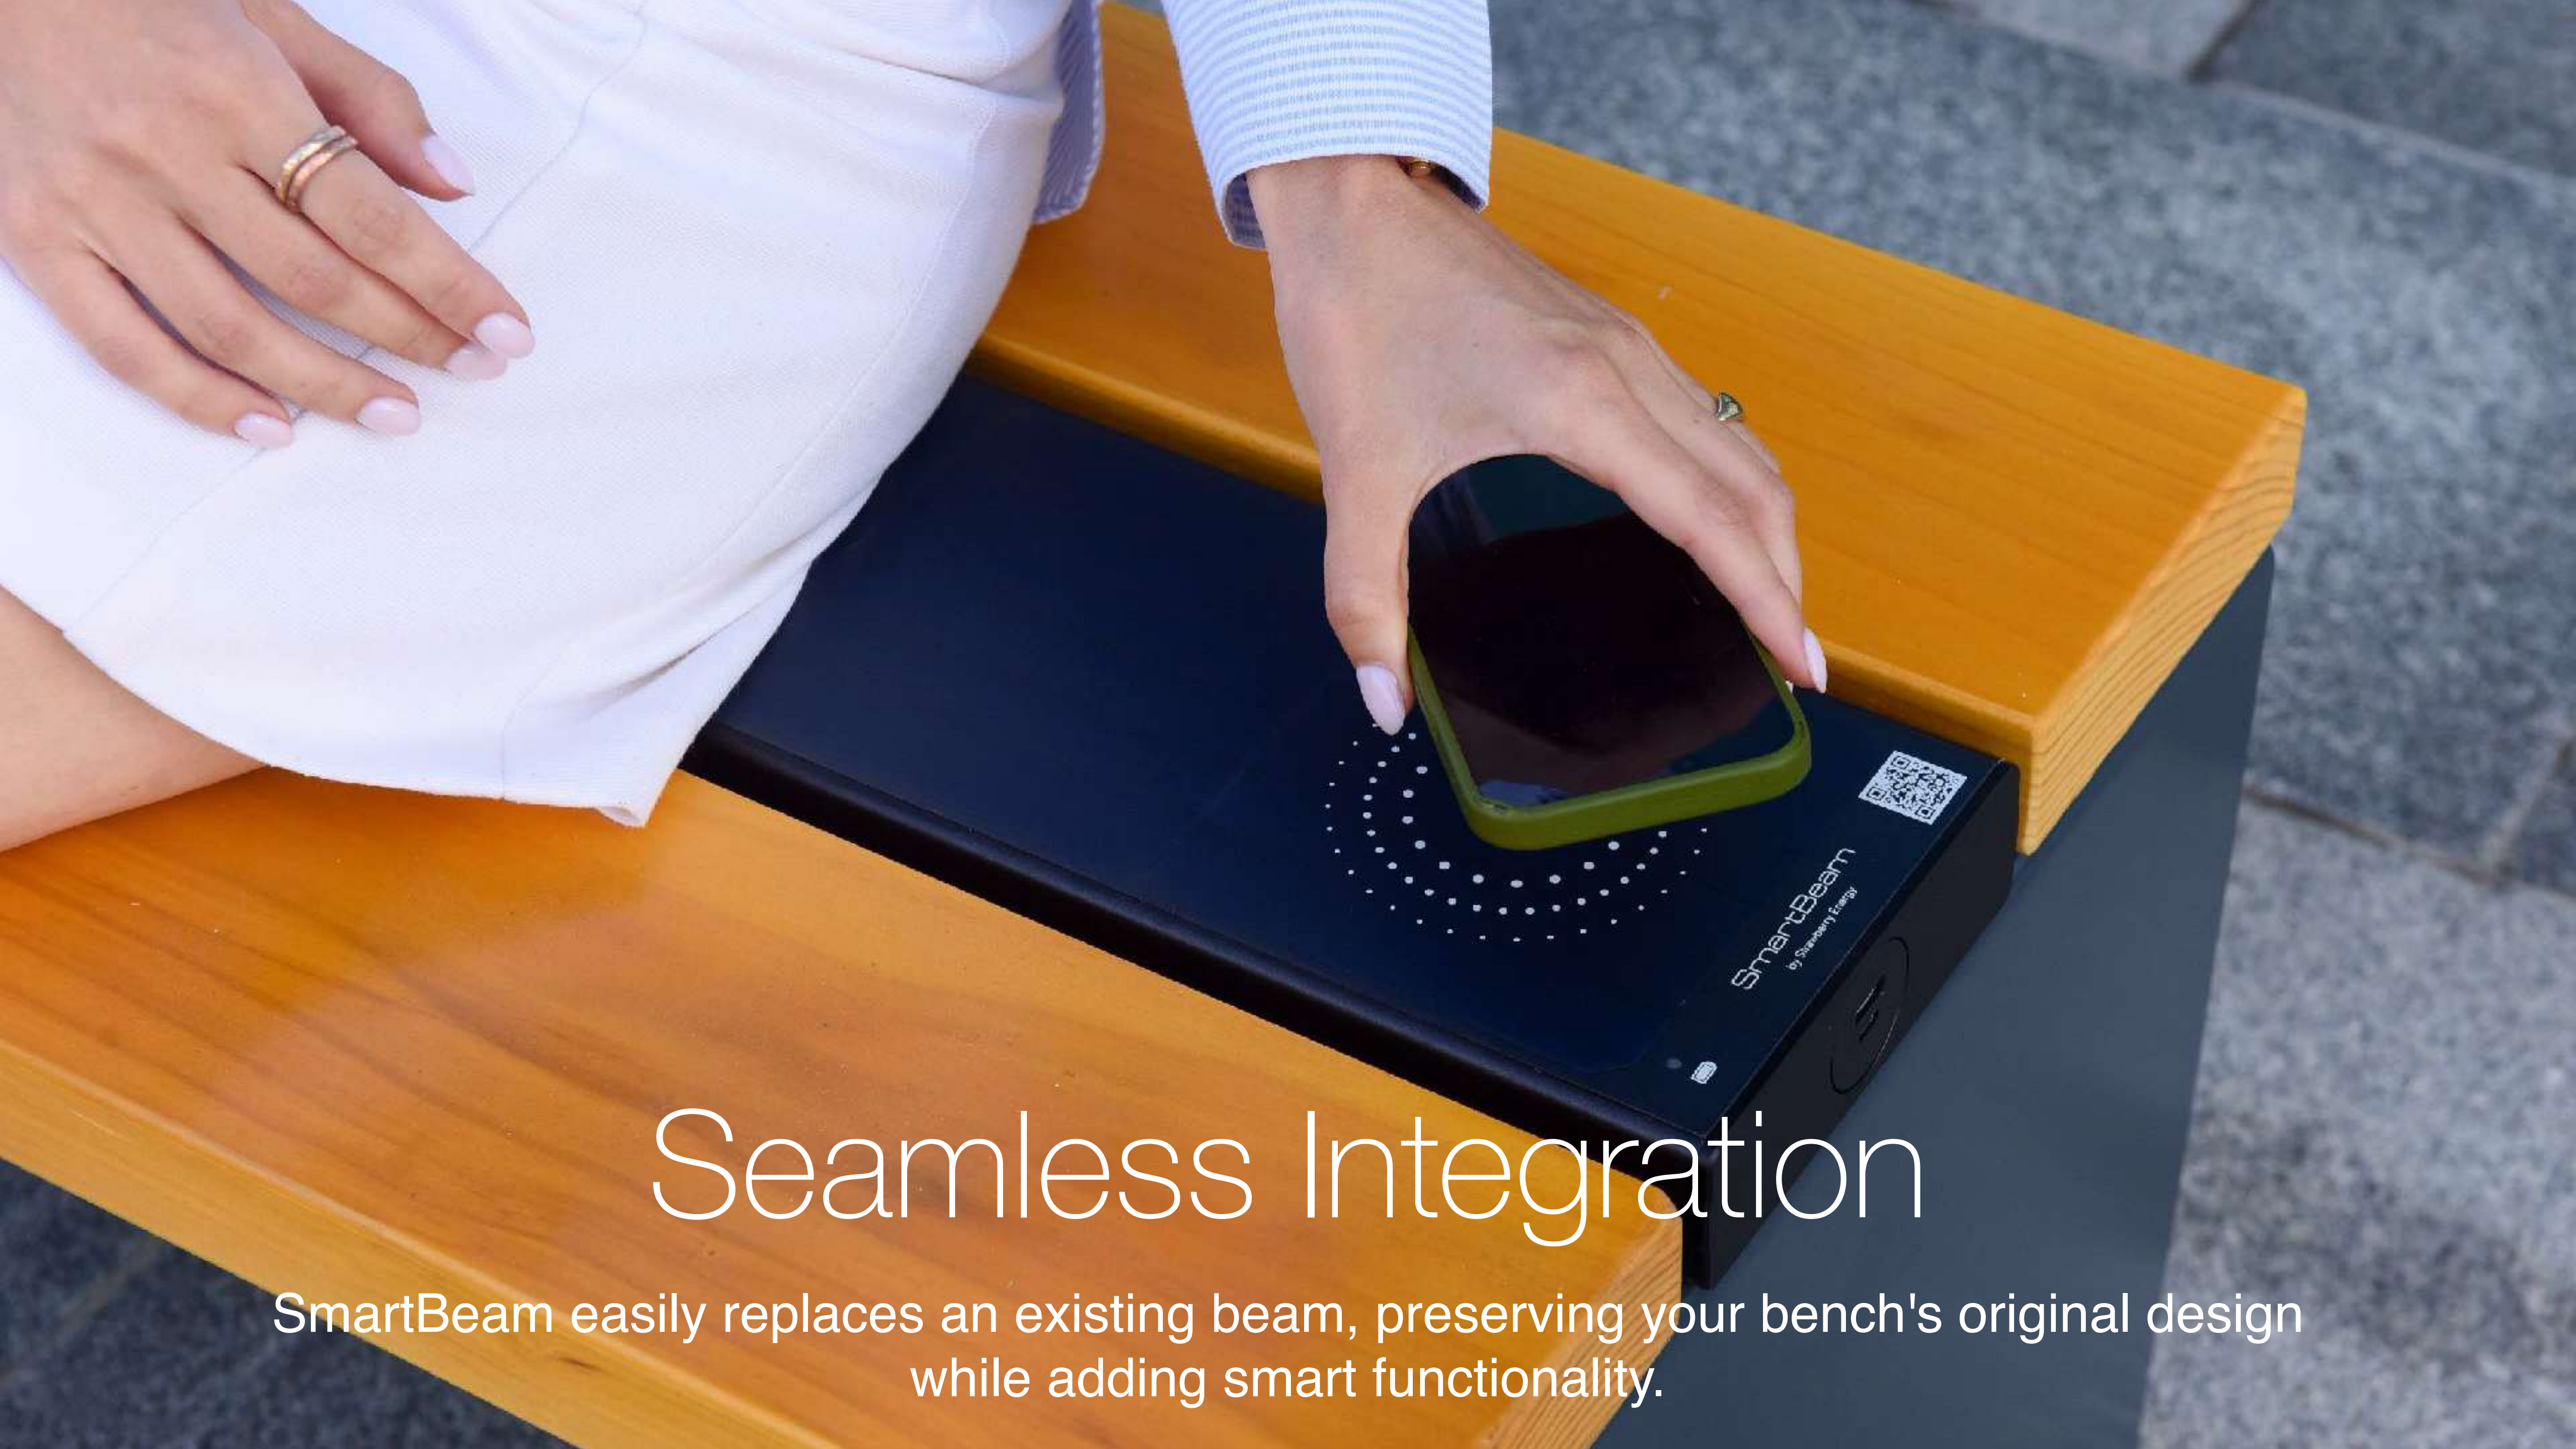

SmartBeam

The Future of Benches has arrived

SmartBeam

Your Benches, enhanced

Seamless Integration

SmartBeam easily replaces an existing beam, preserving your bench's original design while adding smart functionality.

100% Solar.

Reduce CO₂ emissions

Contribute to green initiatives with integrated solar panels, aligning with modern sustainability goals.

Convenience and Comfort

Offer users charging options, Wi-Fi, Air Quality, and intelligent LED lighting for a superior experience.

Design flexibility

Adapt the SmartBeam to match your unique bench styles and brand identity.

Smart Cities, Smarter Benches

A modern wooden bench is positioned on a waterfront deck at dusk. The deck has a dark metal railing and a wooden floor. In the background, a tall, curved skyscraper with a glass facade is illuminated, and a bridge with orange lights spans across a body of water. The sky is a deep blue with some clouds, and the water reflects the lights from the buildings and bridge.

SmartBeam

Solar Power: 48W

Battery: 20Ah

Aluminium

11kg

SmartBeam
Always use sticks for making
drinks and bottles safe again

SmartBeam is a public art project that
encourages people to use sticks for making
drinks and bottles safe again. It is a
public art project that encourages people
to use sticks for making drinks and bottles
safe again. It is a public art project that
encourages people to use sticks for making
drinks and bottles safe again.