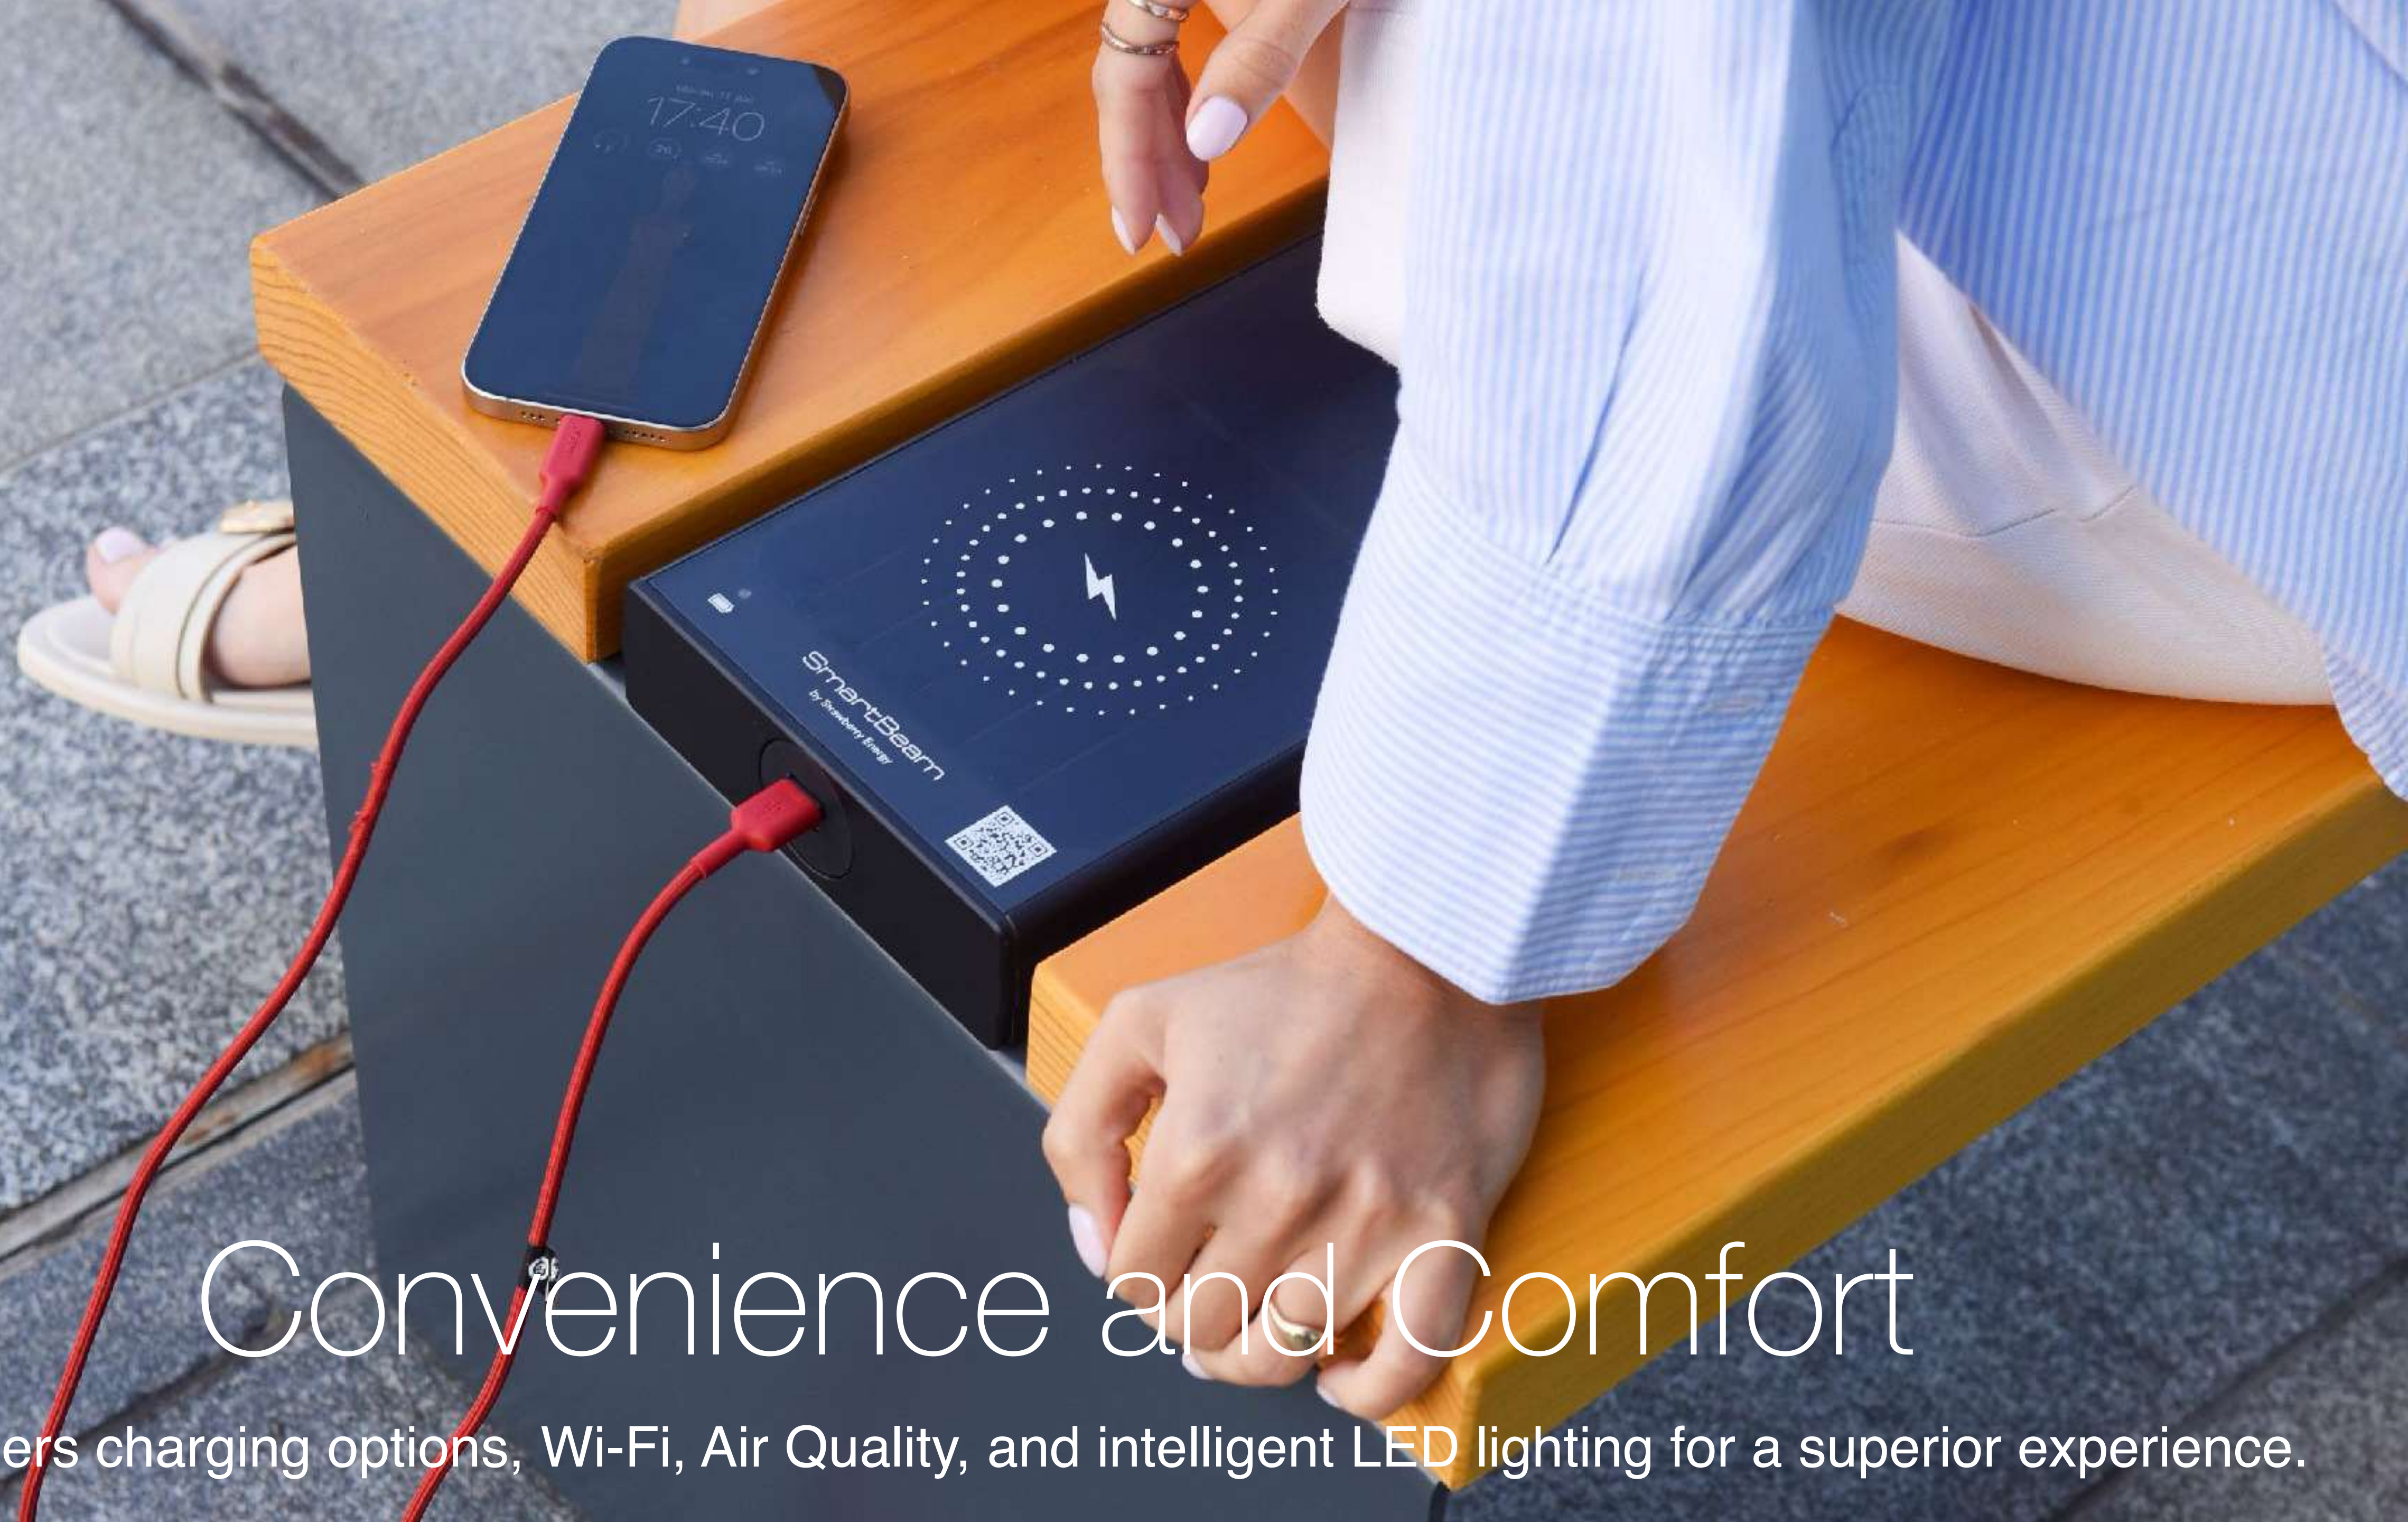

SmartBeam

The Future of Benches has arrived

SmartBeam

Your Benches, enhanced

Seamless Integration

SmartBeam easily replaces an existing beam, preserving your bench's original design while adding smart functionality.

100% Solar.

Reduce CO₂ emissions

Contribute to green initiatives with integrated solar panels, aligning with modern sustainability goals.

Convenience and Comfort

Offer users charging options, Wi-Fi, Air Quality, and intelligent LED lighting for a superior experience.

Design flexibility

Adapt the SmartBeam to match your unique bench styles and brand identity.

Smart Cities, Smarter Benches

A modern wooden bench is positioned on a waterfront deck at dusk. The deck has a dark metal railing and a wooden floor. In the background, a tall, curved skyscraper with a glass facade is illuminated, and a bridge with orange lights spans across a body of water. The sky is a deep blue with some clouds, and the water reflects the lights from the buildings and bridge.